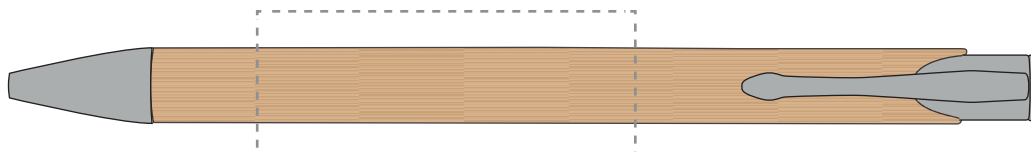

Your Ref:

Quantity:

Product Code: TPC916001

Our Ref:

Version: 1

Product Colour: BAMBOO

PRINTING CONCERNS:

We stock this item in the following colours

**PANTONE REFERENCE(S)**

- Colour 1
- Colour 2
- Colour 3
- Colour 4

ARTWORK SCALE 100%

Front Print Area:

50mm x 20mm

ARTWORK SCALE 100%

Max Print Area Sleeve:

70mm x 20mm

Product Image for visualisation
- colours may vary

The dashed line is to demonstrate print area and will not appear on your printed item

PLEASE NOTE:

- All colours including print and product are for visual purposes only and should not be regarded as the actual colour of the product and print.
- Some products may vary from batch to batch and may differ from previous orders.
- The colour and texture of a product can also have an effect on the final print colour.
- By approving this order we accept that you understand these terms.